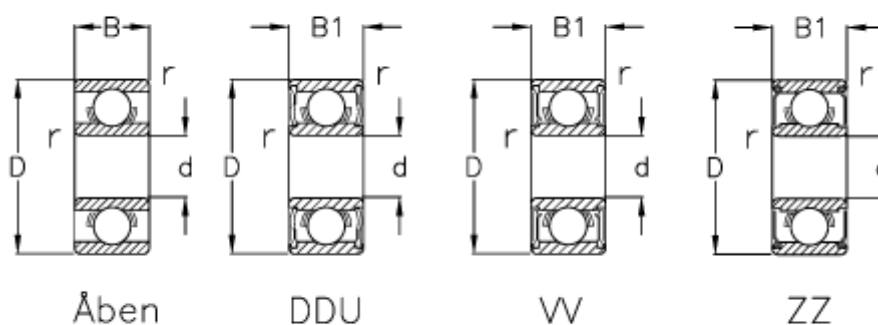

Data Sheet

Article number: 570406005004

Description: NSK Bearing 686 ZZ shielded
d=6 D=13 B=5 pack of 20 pcs

Measures

B	= 3.5	Max rpm ZZ-WW = 40000
B1	= 5	r min = 0.15
d	= 6	Type = 686
D	= 13	
Load Cor (N)	= 440	
Load Cr (N)	= 1080	
Max rpm DD	= 38000	
Max rpm open	= 50000	